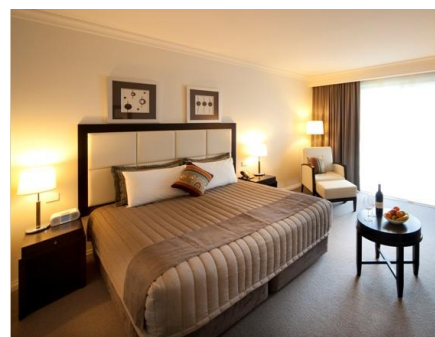

Blissful Bed

AT HOME

5 Airfield Road
Princes Highway, Traralgon
VIC 3844

T- + 613 5173 9400

F- + 613 5176 1910

E- Frontdesk@centuryinn.com.au

W- www.centuryinn.com.au

Century Inn

Relax, refresh, relive

... with a sleep experience others can only dream of!

Comfortable and elegant, the 'BLISSFUL BED' is an innovative approach to hotel beds from Century Inn.

Created exclusively for Century Inn guests to ensure a blissful nights sleep, our 'Blissful Beds' feature benefits such as a deluxe pillow top to provide comfort and support. They are also hand crafted using only the finest quality materials to deliver a pure luxurious sleeping experience.

Our 'BLISSFUL BEDS' are now available for guests to experience at home

DELUXE-

	MATTRESS	QUANTITY	ENSEMBLE	QUANTITY
KING	\$2406.00		\$948.00	
QUEEN	\$2024.00		\$598.00	
SPLIT KING	\$2406.00		\$948.00	

SUPERIOR-

	MATTRESS	QUANTITY	ENSEMBLE	QUANTITY
QUEEN	\$1040.00		\$470.00	
SPLIT KING	\$1440.00		\$760.00	

****Blissful Bed prices are inclusive of GST and subject to freight costs****

PLEASE COMPLETE YOUR DETAILS BELOW AND FAX TO CENTURY INN ON (03) 5176 1910